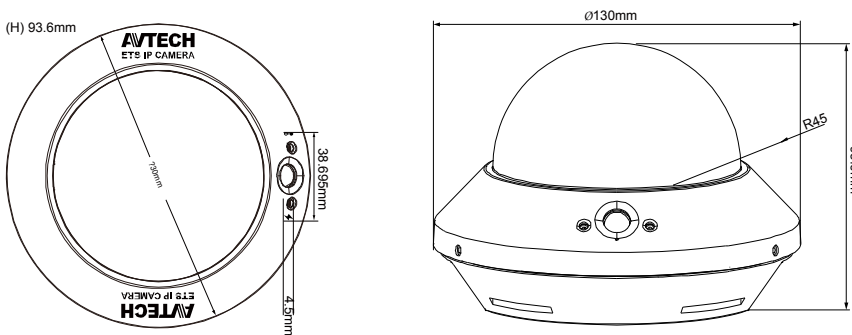

■ Video

Network Compression	H.264 / MPEG4 / MJPEG
Video Resolution	1280 x 1024 / 1280 x 720 / 640 x 480 / 320 x 240
Frame Rate	30fps
Multiple Video Streaming	4 (H.264, MJPEG, MPEG4)

■ General

Image Sensor	1/3" SONY CMOS image sensor
Min Illumination	0.1 Lux / F1.5, 0 Lux (LED ON)
Shutter Speed	1/2 to 1/10,000 sec
S/N Ratio	More than 48dB (AGC off)
Lens	f3.8mm / F1.5
Viewing Angle	65.4° (Horizontal) / 49.9° (Vertical) / 80.4° (Diagonal)
IR LED	12 units
IR Effective Distance	Up to 10 meters
PIR Sensor	Detection Range 76° wide angle with up to 6m long distance at 2m height (under 30°C)
IR Shift	YES
White Balance	ATW
AGC	Auto
IRIS Mode	AES
POE	YES (IEEE 802.3af)
External Alarm I/O	YES (1 input / 1 output)
RAM	10MB
MicroSD Card Slot	YES (up to 64GB)
Operating Temperature	0°C~40°C
Operating Humidity	90% or less relative humidity
Power Source (±10%)	12V / 1A
Current Consumption (±10%)	416mA
Power Consumption (±10%)	5.87W (PoE) ; 5.87W (PoN) ; 4.992W (DC Adapter)
Net Weight (Kg)	0.37

*The specifications are subject to change without notice.

● DIMENSIONS

Dimensional tolerance: ± 5mm

● OPTIONAL BRACKET