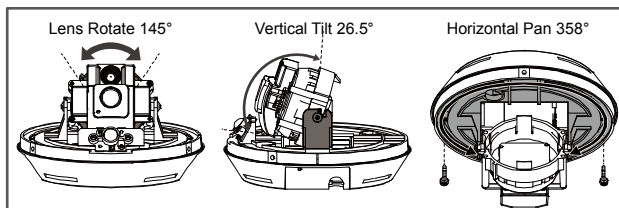

1.3 MP IR Dome IP Camera

FEATURES

- **3-axis** mechanism for flexible ceiling and wall-mount installation

- MicroSD card (up to 64GB) support for **video storage**
- Microphone built-in for **audio recording**
- **POE (Power-over-Ethernet)** support to eliminate the use of power cables and reduce installation costs
- **External alarm I/O device** connection

*The specifications are subject to change without notice.

● DIMENSIONS

Dimensional tolerance: ± 5mm

● OPTIONAL BRACKET