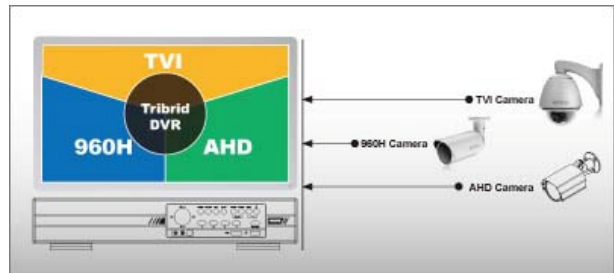

AVZ215

TRIBRID 16CH HD CCTV DVR

FEATURES

Free P2P Cloud EaZy Networking*

- ❖ Cloud EaZy Networking available to connect this device to Internet automatically in three steps with our free mobile app, EagleEyes.
- ❖ The “Buddy” feature to share the device access permission to other people.
- ❖ Device login / out notifications reported.

Push Video & Push Status - Active Event Notification with EagleEyes App

- ❖ Push Video to send instant notifications for an alarm event when an alarm device is connected to the DVR.
- ❖ Push Status to send instant notifications for system events, such as video loss or HDD data removal.

Tribrid Video Input

- ❖ Supports AHD / TVI / 960H video input.

Intelligent Video Analysis

- ❖ The Smart TVI DVR supports IVS (Intelligent Video System) to set a virtual detection line for people counting, virtual fence, and one-way pass. It's the advanced usage for motion detection to not only record but also summarize the detection data for further analysis.